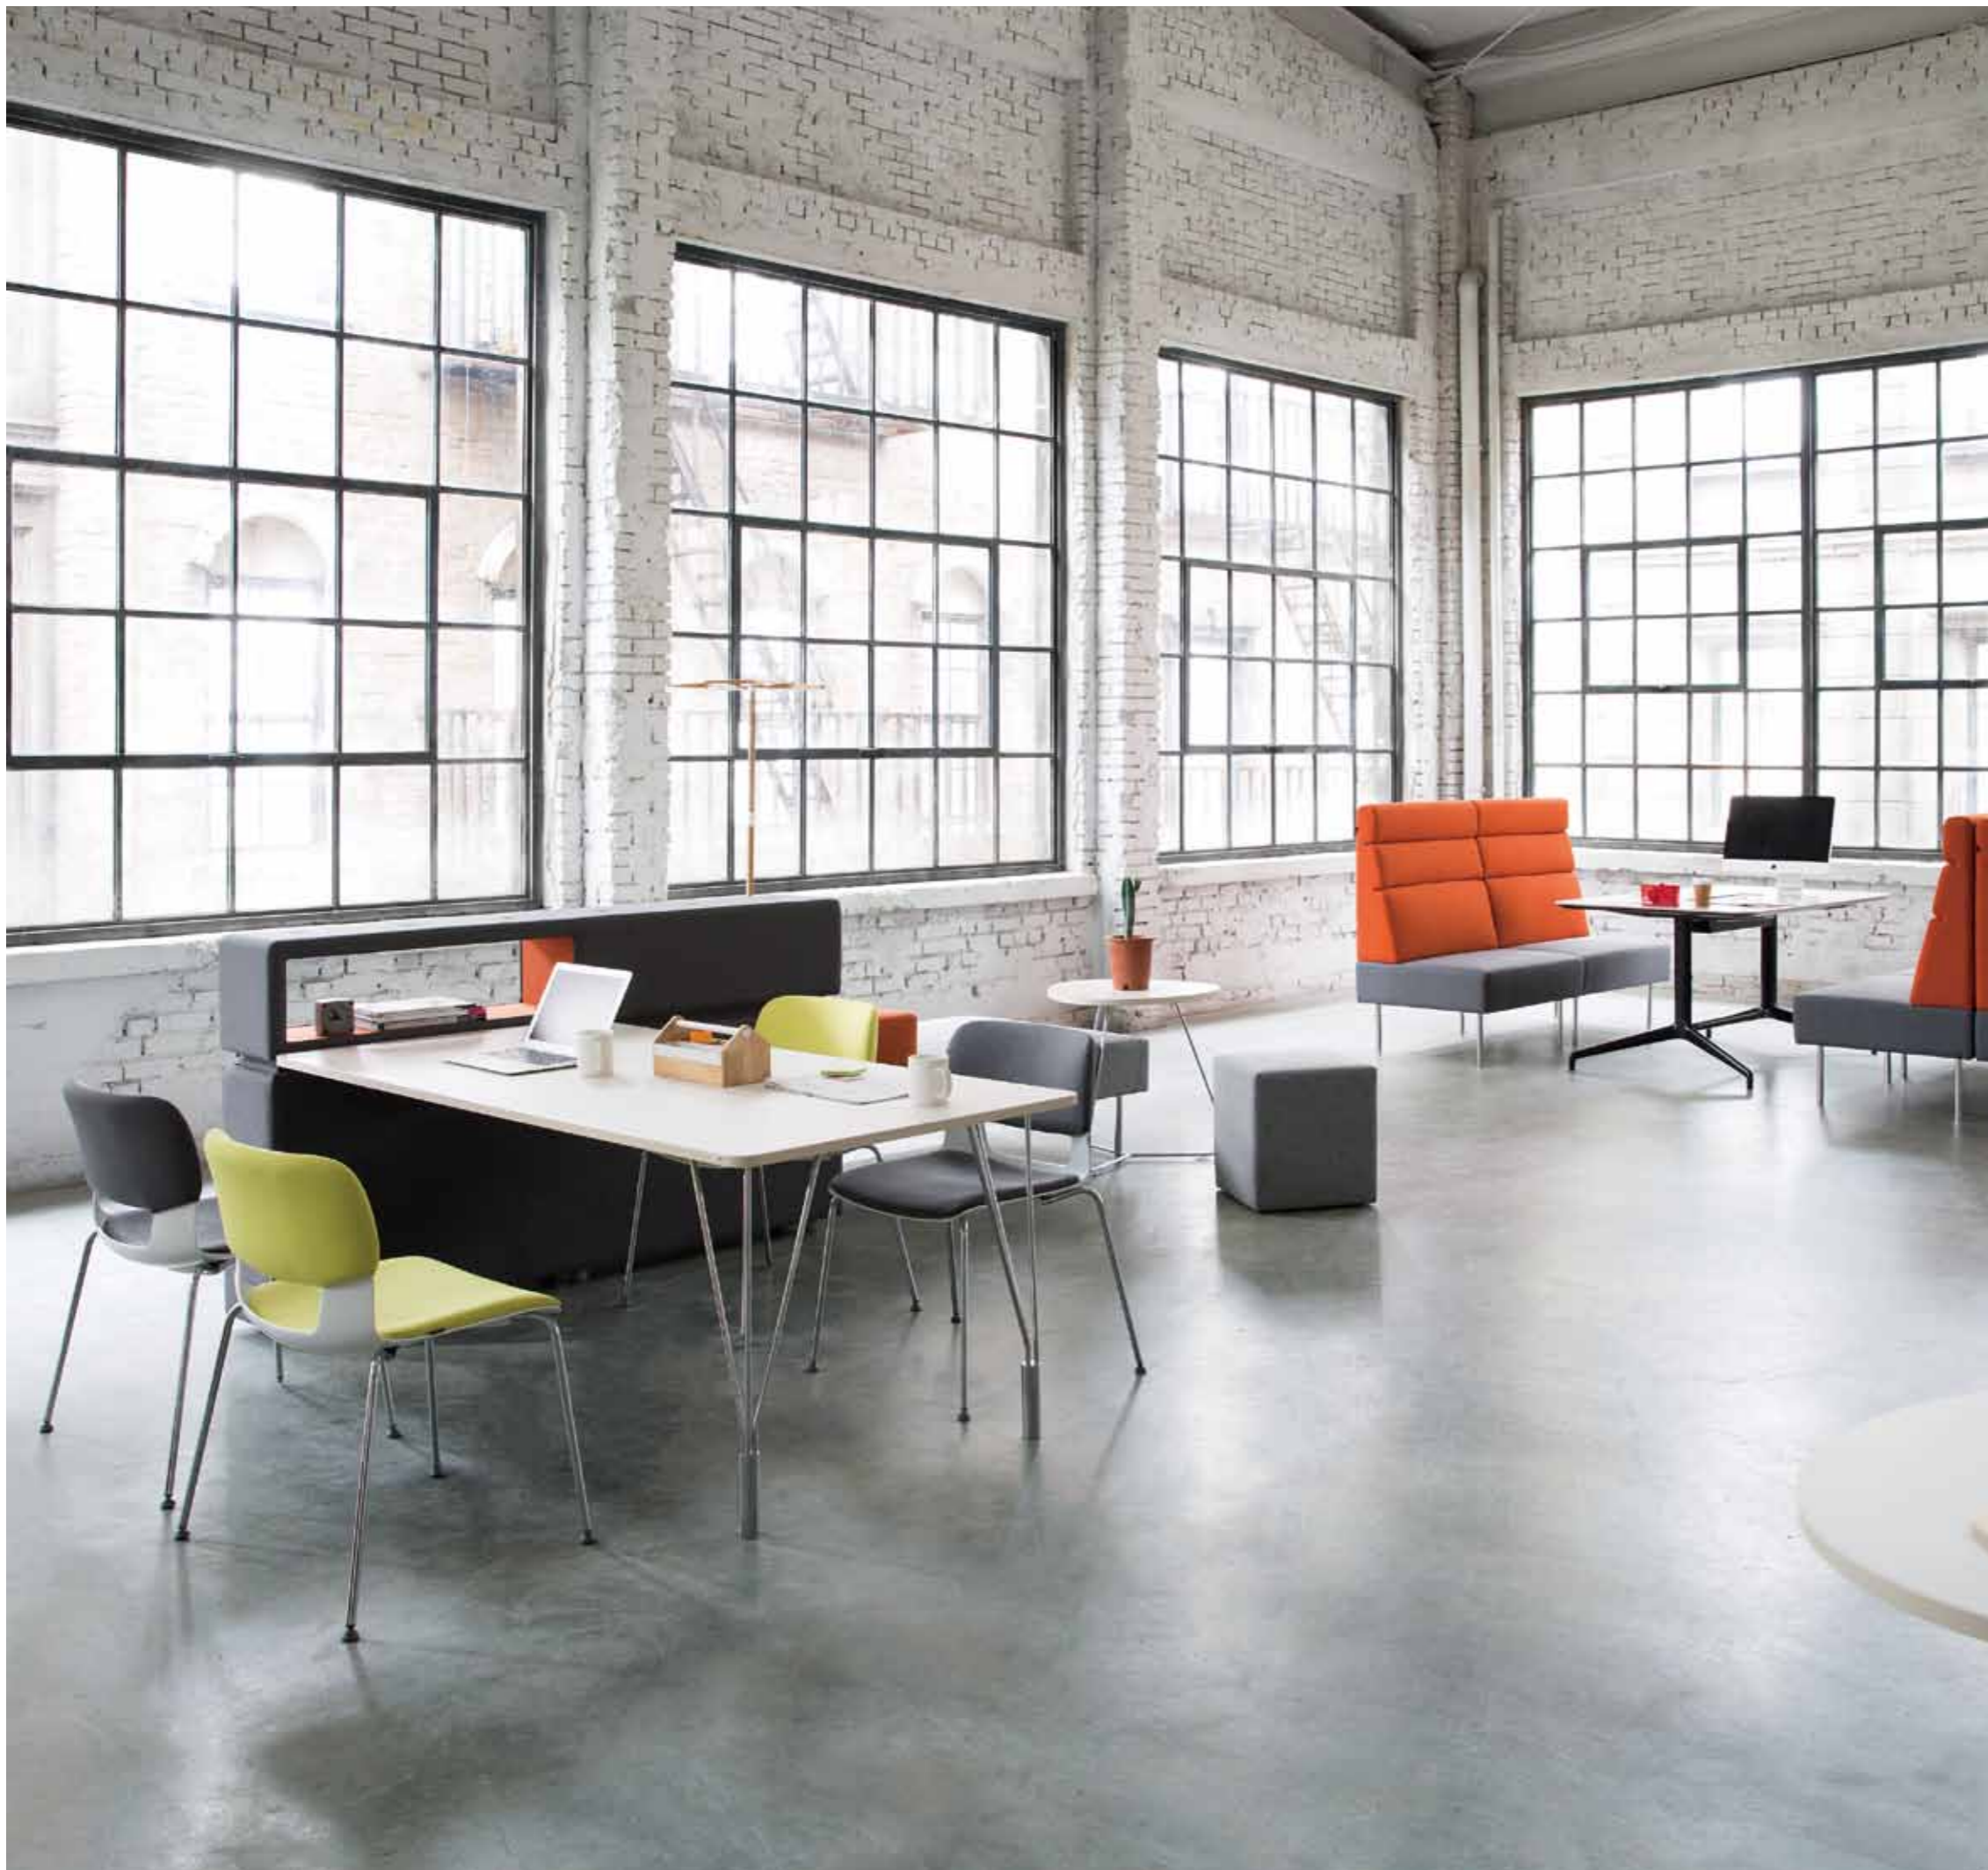

Sofas / Modular sofas

SQUARE(CS5800)

Hotline: 091.680.7680 - Email: sales@alphaquocite.vn

The SQUARE series, equipped with a simple lined unit, is the system which has a unique, refined design and shows various compositions according to spaces. The system produces free communication spaces.