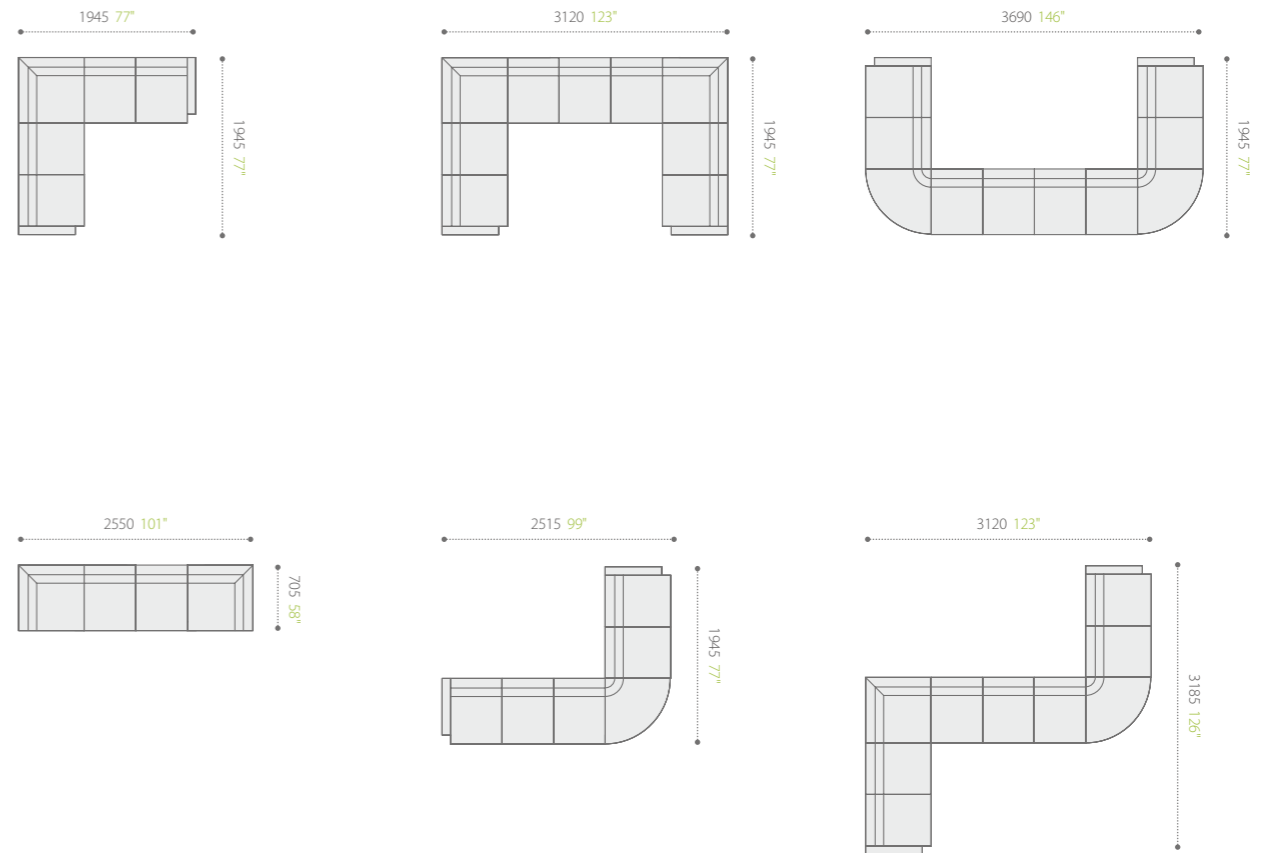

Sofas / Modular sofas

CS5700

655 · 705 · 745
26" · 28" · 30"

* Sofa Direction : From the front side

655 · 705 · 745
26" · 28" · 30"

* Sofa Direction : From the front side

690 · 690 · 745
28" · 28" · 30"

570 · 705 · 745
23" · 28" · 30"

705 · 705 · 745
28" · 28" · 30"

Artificial Leather

* Please bear in mind that color may slightly different from actual item.